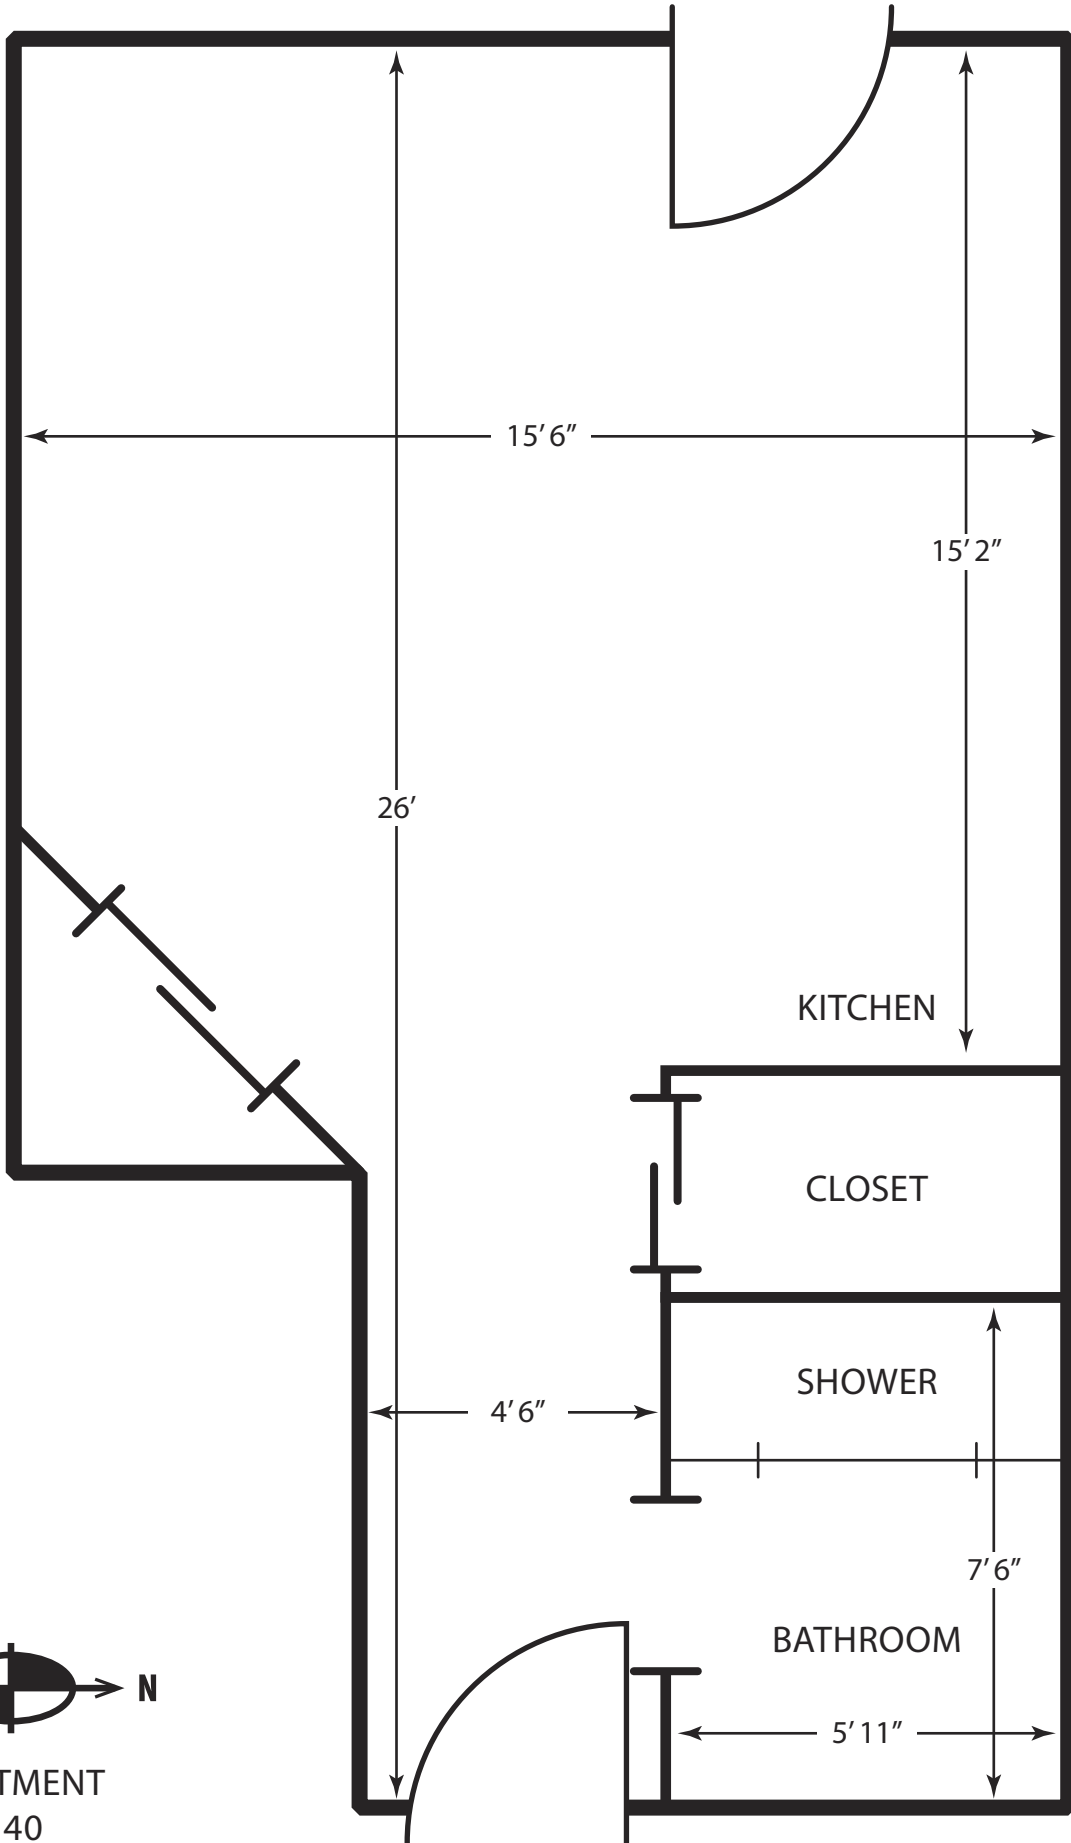

MAIN LEVEL SIDE PORCH WATER VIEW

APARTMENT
#140

MAIN LOBBY